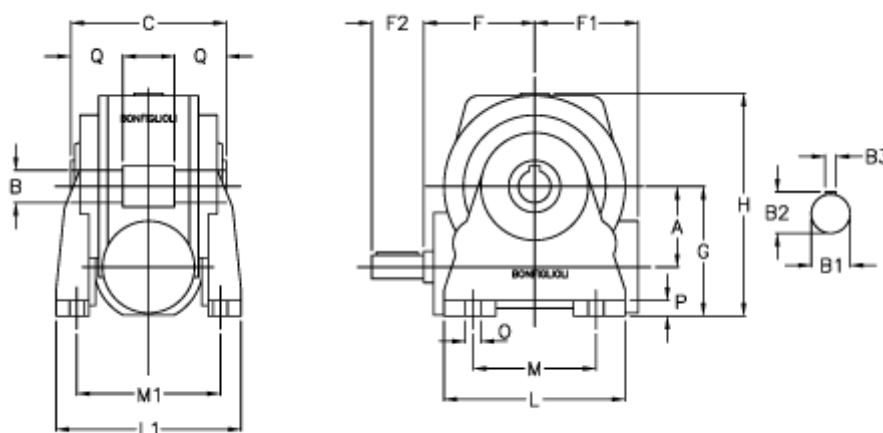

Data Sheet

Article number: 3901049007100

Description: Worm gear with solid input shaft
VF 49N-7-HS

Measures

a	= 49.5	F1 = 63	O = 8.5
B	= 25	F2 = 40	P = 12
B1	= 16	g = 82	Q = 22.5
B2	= 18.0	H = 138.0	
B3	= 5	L = 110	
C	= 82	L1 = 124	
Description = VF 49N-xx-HS		m = 63	
F	= 65.0	M1 = 98.5	